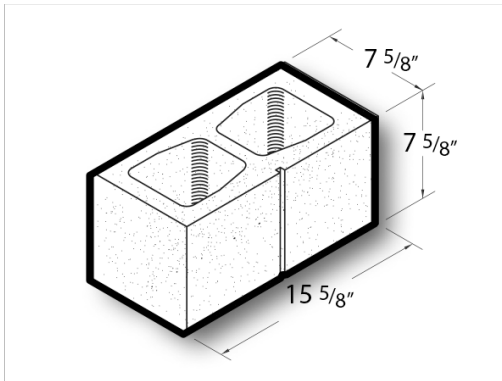

8x8x16 Regular 1 Score Block

Product No: 801100100

- Available in medium, normal, and light-weight varieties
- Competitively priced and produced locally.
- Concrete blocks are naturally fire-resistant, highly durable, and its mass creates energy-efficient wall systems.
- Item weight and pallet count may vary by location.
- [Contact](#) your Best Block representative for more information.

Unit(s)

Product No.	801100100
Weight/Block:	35
Block/Pallet:	72
Pallet Weight:	2520