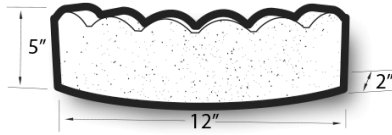

12" Scallop Curved Edgers

Product No: 74900

12" Scallop Curved Edgers are ideal for edging on patios, walkways, flower beds, or a variety of borders. Scalloped Edgers add a classic look with easy installation to any design. Available in straight and curved options. [Contact](#) your Best Block representative for special requests and additional options.