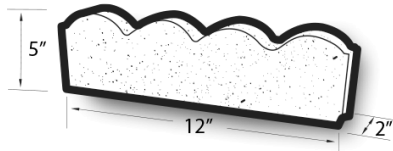

**12" Scallop Straight Edgers**

**Product No: 74800**

12" Scallop Straight Edgers are ideal for edging on patios, walkways, flower beds, or a variety of borders. Scalloped Edgers add a classic look with easy installation to any design. Available in straight and curved options. [Contact](#) your Best Block representative for special requests and additional options.