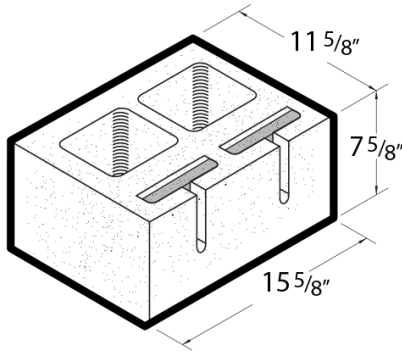

**12x8x16 SoundBlox™ Type RSC/RF Block**

**Product No: 121060100**

12x8x16 SoundBlox™ Type RSC/RF Block are also available in a variety of other shapes, sizes, and types for what your project requires. [Contact](#) your Best Block representative for special requests and additional options.

**Unit(s)**

<b>Product No.</b>	121060100
<b>Weight/Block:</b>	48
<b>Block/Pallet:</b>	48
<b>Pallet Weight:</b>	2364