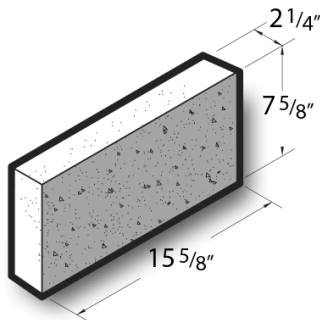

2 1/4x8x16 Ground Face Cap Block

Product No: 365020000

2 1/4x8x16 Ground Face Cap Block are architectural CMU that are ground on their faces to expose the aggregate and create a distinctive finish that adds a dynamic look to wall designs. [Contact](#) your Best Block representative for special requests and additional options.