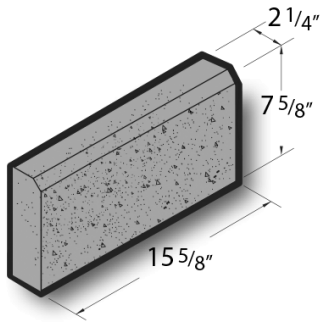

**2 1/4x8x16 Ground Face Top & End Corner Chamfer Block**

**Product No: 365450000**

2 1/4x8x16 Ground Face Top & End Corner Chamfer Block are architectural CMU that are ground on their faces to expose the aggregate and create a distinctive finish that adds a dynamic look to wall designs. [Contact](#) your Best Block representative for special requests and additional options.