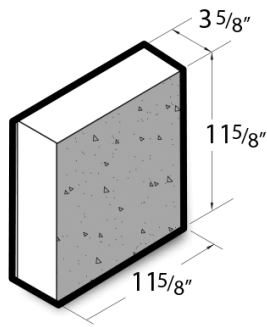

**4x12x12 Ground Face, 1 Face Solid Block**

**Product No: 405030000**

4x12x12 Ground Face, 1 Face Solid Block is a MAX Veneers Unit that delivers the natural aesthetic of stone at a cost-effective price point. All Ground Face MAX Veneers units are also available in Split Face options as well. [Contact](#) your Best Block representative for special requests and additional options.

**Unit(s)**

<b>Product No.</b>	405030000
<b>Weight/Block:</b>	39
<b>Block/Pallet:</b>	80
<b>Pallet Weight:</b>	3180