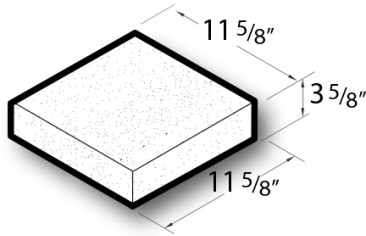

**4x12x12 Solid Base Block**

**Product No: 401521102**

4x12x12 Solid Base Block are also available in any other solid shapes or sizes your project requires.

[Contact](#) your Best Block representative for special requests and additional options.

**Unit(s)**

<b>Product No.</b>	401521102
<b>Weight/Block:</b>	40
<b>Block/Pallet:</b>	96
<b>Pallet Weight:</b>	3900