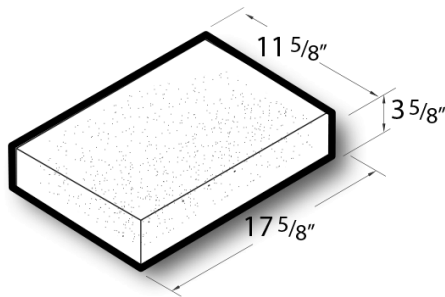

4x12x18 Solid Base Block

Product No: 401522102

4x12x18 Solid Base Block are also available in any other solid shapes or sizes your project requires.

[Contact](#) your Best Block representative for special requests and additional options.

Unit(s)

Product No.	401522102
Weight/Block:	62
Block/Pallet:	64
Pallet Weight:	4028