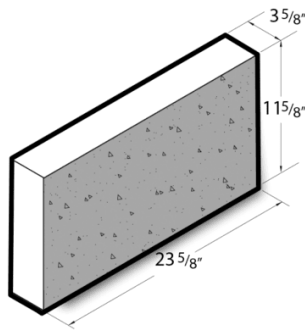

**4x12x24 Ground Face, 1 Face Solid Block**

**Product No: 405031000**

4x12x24 Ground Face, 1 Face Solid Block is a MAX Veneers Unit that delivers the natural aesthetic of stone at a cost-effective price point. All Ground Face MAX Veneers units are also available in Split Face options as well. [Contact](#) your Best Block representative for special requests and additional options.