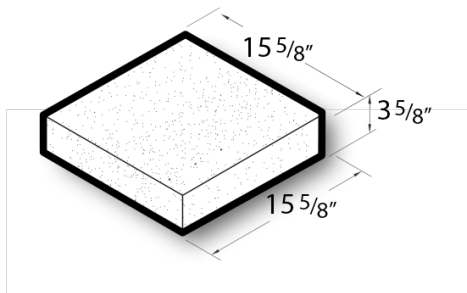

**4x16x16 Solid Base Block**

**Product No: 401523102**

4x16x16 Solid Base Block are also available in any other solid shapes or sizes your project requires.

[Contact](#) your Best Block representative for special requests and additional options.

**Unit(s)**

<b>Product No.</b>	401523102
<b>Weight/Block:</b>	62
<b>Block/Pallet:</b>	54
<b>Pallet Weight:</b>	3408