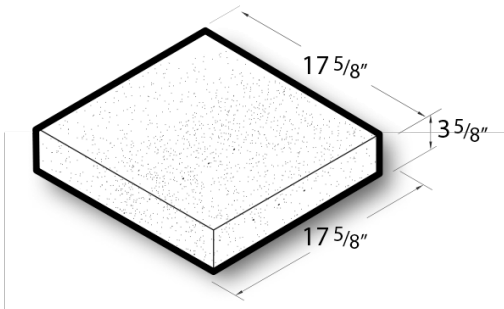

4x18x18 Solid Base Block

Product No: 401524102

4x18x18 Solid Base Block are also available in any other solid shapes or sizes your project requires.

[Contact](#) your Best Block representative for special requests and additional options.

Unit(s)

Product No.	401524102
Weight/Block:	88
Block/Pallet:	36
Pallet Weight:	3228