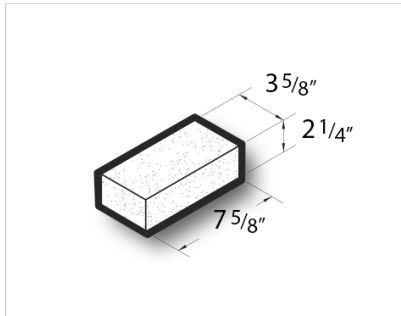

**4x2 1/4x8 Utility Brick**

**Product No: 2040102**

4x2 1/4x8 Utility Brick is a standard concrete masonry unit (CMU) that exceeds ASTM C90 standard specifications in all weight classifications. [Contact](#) your Best Block representative for special requests and additional options.