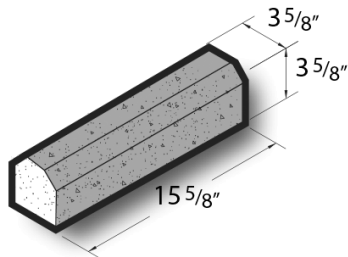

**4x4x16 Ground 2 Face Top Double Chamfer Block**

**Product No: 406164000**

4x4x16 Ground 2 Face Top Double Chamfer Block are architectural CMU that are ground on their faces to expose the aggregate and create a distinctive finish that adds a dynamic look to wall designs. [Contact](#) your Best Block representative for special requests and additional options.