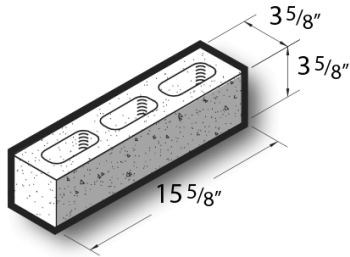

4x4x16 Ground Face Half High Block

Product No: 405008000

4x4x16 Ground Face Half High Block are architectural CMU that are ground on their faces to expose the aggregate and create a distinctive finish that adds a dynamic look to wall designs. [Contact](#) your Best Block representative for special requests and additional options.