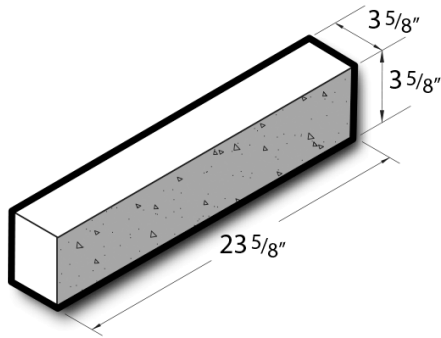

4x4x24 Ground Face, 1 Face Solid Block

Product No: 405025000

4x4x24 Ground Face, 1 Face Solid Block is a MAX Veneers Unit that delivers the natural aesthetic of stone at a cost-effective price point. All Ground Face MAX Veneers units are also available in Split Face options as well. [Contact](#) your Best Block representative for special requests and additional options.

Unit(s)

Product No.	405025000
Weight/Block:	26
Block/Pallet:	160
Pallet Weight:	4220