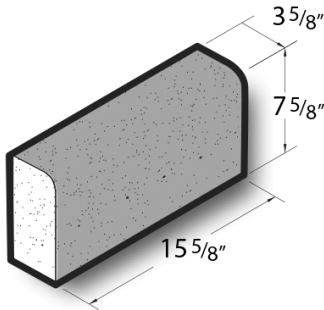

4x8x16 Ground Face & Top Solid Single Bullnose Block

Product No: 405302000

4x8x16 Ground Face & Top Solid Single Bullnose Block are architectural CMU that are ground on their faces to expose the aggregate and create a distinctive finish that adds a dynamic look to wall designs. [Contact](#) your Best Block representative for special requests and additional options.