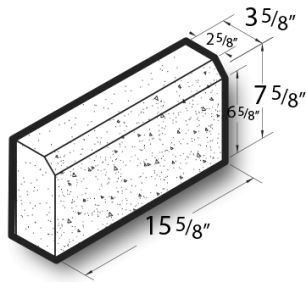

4x8x16 Ground Face Solid Chamfer Block

Product No: 405054000

4x8x16 Ground Face Solid Chamfer Block are architectural CMU that are ground on their faces to expose the aggregate and create a distinctive finish that adds a dynamic look to wall designs. [Contact](#) your Best Block representative for special requests and additional options.

Unit(s)

Product No.	405054000
Weight/Block:	32
Block/Pallet:	108
Pallet Weight:	3516

Available Colors

#12 Mojave Brown

#123 Alamo Red

#300 Island Sand

#437 Pecan

#5 Terra Cotta