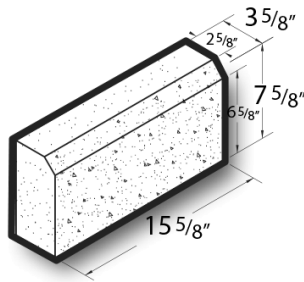

4x8x16 Ground Face Solid Chamfer Block

Product No: 405054000

4x8x16 Ground Face Solid Chamfer Block are architectural CMU that are ground on their faces to expose the aggregate and create a distinctive finish that adds a dynamic look to wall designs. [Contact](#) your Best Block representative for special requests and additional options.