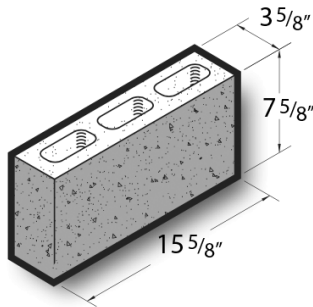

**4x8x16 Ground Face, 1 Face & 1 End Block**

**Product No: 405200000**

4x8x16 Ground Face, 1 Face & 1 End Block are architectural CMU that are ground on their faces to expose the aggregate and create a distinctive finish that adds a dynamic look to wall designs. [Contact](#) your Best Block representative for special requests and additional options.