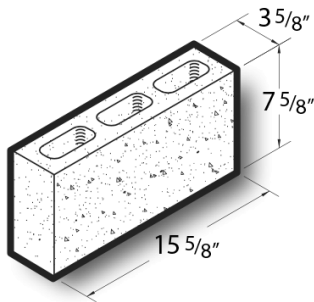

4x8x16 Ground Face, 1 Face Block

Product No: 405000000

4x8x16 Ground Face, 1 Face Block are architectural CMU that are ground on their faces to expose the aggregate and create a distinctive finish that adds a dynamic look to wall designs. [Contact](#) your Best Block representative for special requests and additional options.