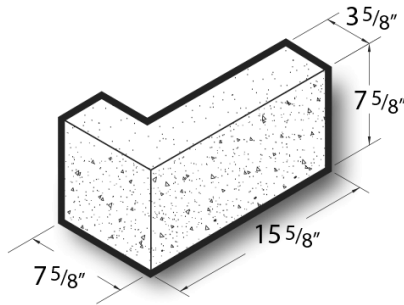

**4x8x16 Ground Face, L Corner, 1 Face & 1 End Block      Product No: 405222000**

4x8x16 Ground Face, L Corner, 1 Face & 1 End Block are architectural CMU that are ground on their faces to expose the aggregate and create a distinctive finish that adds a dynamic look to wall designs. [Contact](#) your Best Block representative for special requests and additional options.