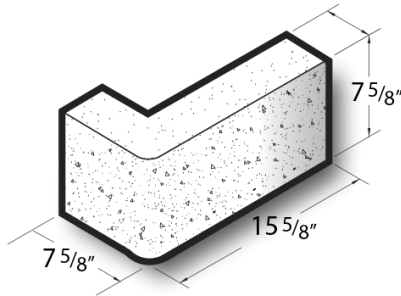

4x8x16 Ground Face, L Corner, Single Bullnose, 1 Face & 1 End Block

Product No: 405276000

4x8x16 Ground Face, L Corner, Single Bullnose, 1 Face & 1 End Block are architectural CMU that are ground on their faces to expose the aggregate and create a distinctive finish that adds a dynamic look to wall designs. [Contact](#) your Best Block representative for special requests and additional options.