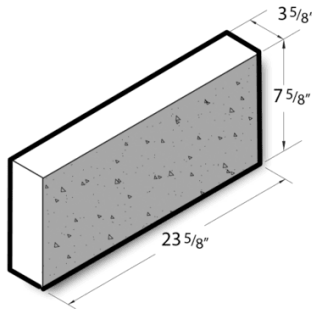

**4x8x24 Ground Face, 1 Face Solid Block**

**Product No: 405028000**

4x8x24 Ground Face, 1 Face Solid Block is a MAX Veneers Unit that delivers the natural aesthetic of stone at a cost-effective price point. All Ground Face MAX Veneers units are also available in Split Face options as well. [Contact](#) your Best Block representative for special requests and additional options.