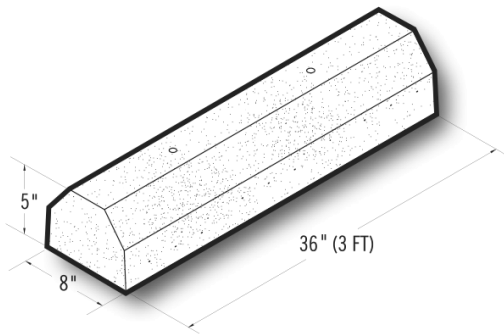

5x8x36 (3 Ft) Car Stop

Product No: CS3

5x8x36 (3 Ft) Car Stops are also available in a variety of other shapes and sizes for what your project requires. [Contact](#) your Best Block representative for special requests and additional options.

Unit(s)

Product No.	CS3
Weight/Block:	96
Block/Pallet:	15
Pallet Weight:	1500