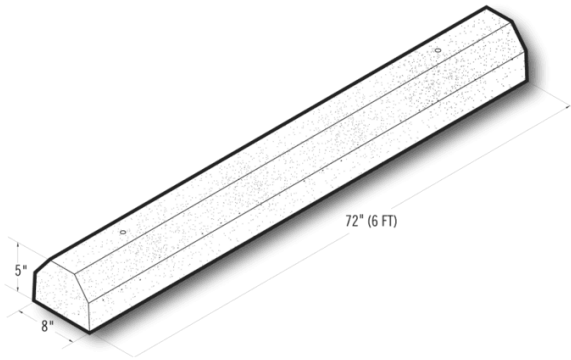

5x8x72 (6 Ft) Car Stop

Product No: CS6

5x8x72 (6 Ft) Car Stops are also available in a variety of other shapes and sizes for what your project requires. [Contact](#) your Best Block representative for special requests and additional options.

Unit(s)

Product No.	CS6
Weight/Block:	200
Block/Pallet:	15
Pallet Weight:	3060