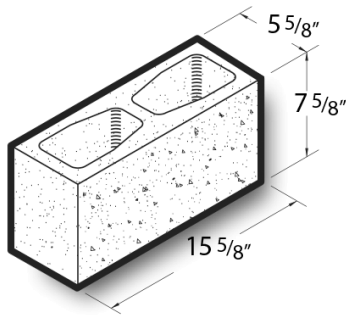

**6x8x16 Ground Face Block**

**Product No: 605000000**

6x8x16 Ground Face Block are architectural CMU that are ground on their faces to expose the aggregate and create a distinctive finish that adds a dynamic look to wall designs. [Contact](#) your Best Block representative for special requests and additional options.