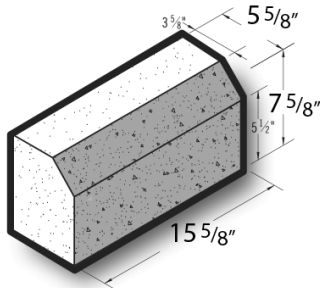

**6x8x16 Ground Face Solid Chamfer Block**

**Product No: 605054000**

6x8x16 Ground Face Solid Chamfer Block are architectural CMU that are ground on their faces to expose the aggregate and create a distinctive finish that adds a dynamic look to wall designs. [Contact](#) your Best Block representative for special requests and additional options.