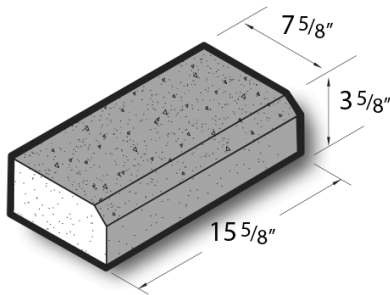

8x4x16 Ground Face & Top Solid Chamfer Block

Product No: 805304000

8x4x16 Ground Face & Top Solid Chamfer Block are architectural CMU that are ground on their faces to expose the aggregate and create a distinctive finish that adds a dynamic look to wall designs.

Unit(s)

Product No.	805304000
Weight/Block:	30
Block/Pallet:	120
Pallet Weight:	3660

Available Colors

#725 Smoke

#8 Charcoal

#813 Limestone
Buff

#9 Cream

Cocoa