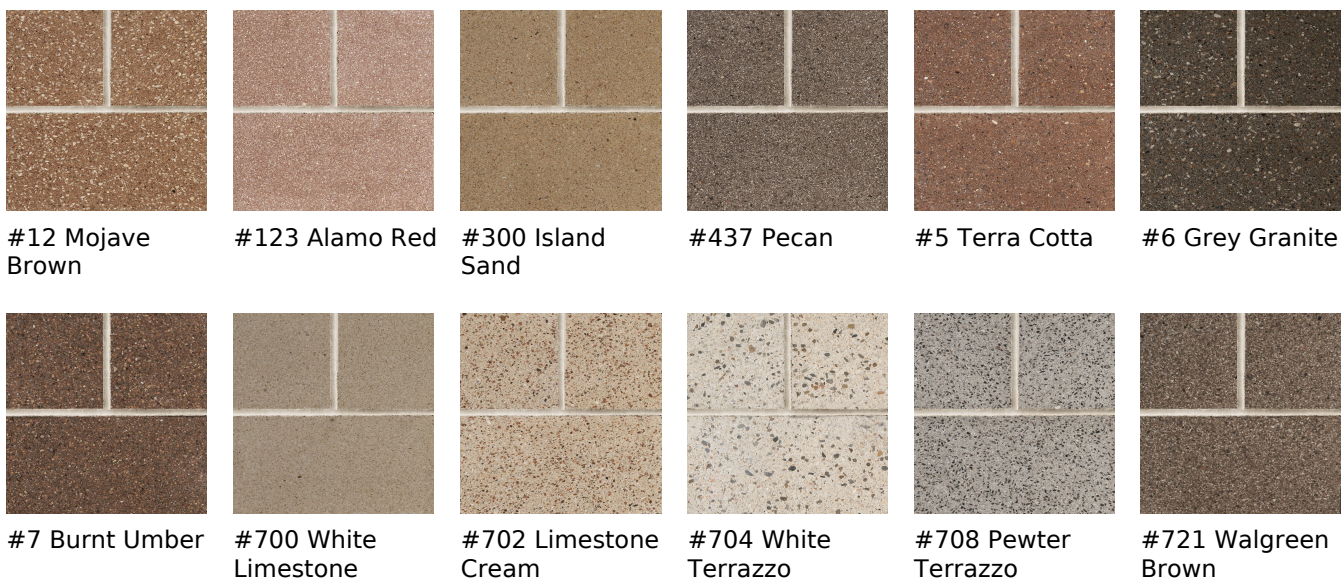

8x4x16 Ground Face & Top Solid Chamfer Block

Product No: 805304000

8x4x16 Ground Face & Top Solid Chamfer Block are architectural CMU that are ground on their faces to expose the aggregate and create a distinctive finish that adds a dynamic look to wall designs.

Contact your Best Block representative for special requests and additional options.

- Available in medium, normal, and light-weight varieties
- Competitively priced and produced locally.
- Concrete blocks are naturally fire-resistant, highly durable, and its mass creates energy-efficient wall systems.
- Item weight and pallet count may vary by location.
- **Contact** your Best Block representative for more information.

Unit(s)

Product No.	805304000
Weight/Block:	30
Block/Pallet:	120
Pallet Weight:	3660

Available Colors

#725 Smoke

#8 Charcoal

#813 Limestone
Buff

#9 Cream

Cocoa

Georgetown
White

Gun Barrel

Midnight

Palomino

Paprika

Standstone

Terra Cotta

Walnut Brown