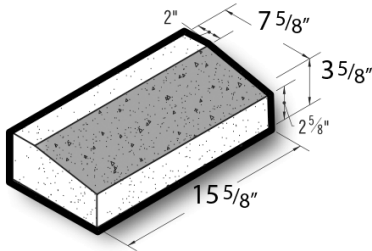

**8x4x16 Ground Face Chamfer Sill Block**

**Product No: 801800000**

8x4x16 Ground Face Chamfer Sill Block are architectural CMU that are ground on their faces to expose the aggregate and create a distinctive finish that adds a dynamic look to wall designs. [Contact](#) your Best Block representative for special requests and additional options.