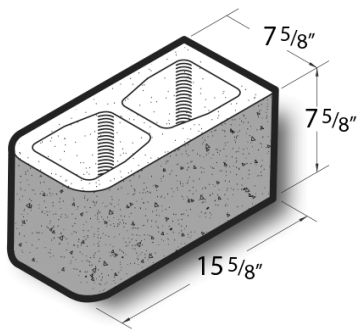

8x8x16 Ground 2 Face & End Double Bullnose Block

Product No: 806054000

8x8x16 Ground 2 Face & End Double Bullnose Block are architectural CMU that are ground on their faces to expose the aggregate and create a distinctive finish that adds a dynamic look to wall designs. [Contact](#) your Best Block representative for special requests and additional options.