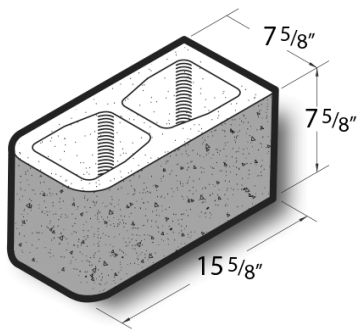

8x8x16 Ground 2 Face & End Double Bullnose Block

Product No: 806054000

8x8x16 Ground 2 Face & End Double Bullnose Block are architectural CMU that are ground on their faces to expose the aggregate and create a distinctive finish that adds a dynamic look to wall designs.