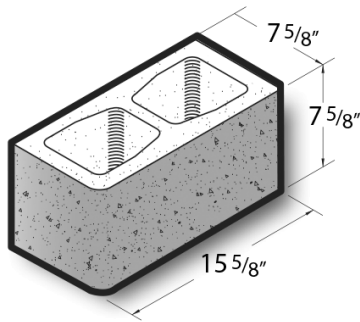

8x8x16 Ground Face & End Single Bullnose Block

Product No: 805202000

8x8x16 Ground Face & End Single Bullnose Block are architectural CMU that are ground on their faces to expose the aggregate and create a distinctive finish that adds a dynamic look to wall designs. [Contact](#) your Best Block representative for special requests and additional options.