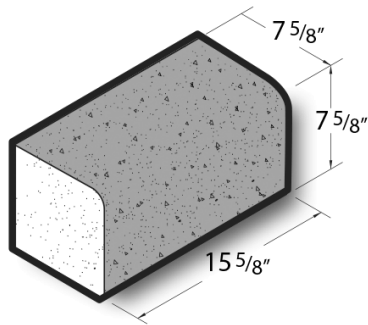

8x8x16 Ground Face & Top Solid Single Bullnose Block

Product No: 805302000

8x8x16 Ground Face & Top Solid Single Bullnose Block are architectural CMU that are ground on their faces to expose the aggregate and create a distinctive finish that adds a dynamic look to wall designs. [Contact](#) your Best Block representative for special requests and additional options.