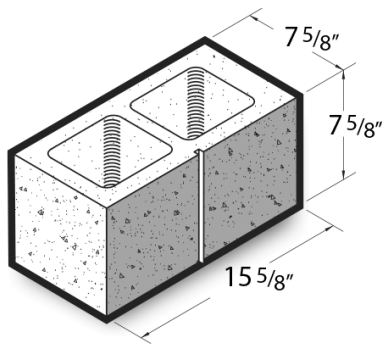

8x8x16 Ground Face 1 Score Block

Product No: 805003000NP

8x8x16 Ground Face 1 Score Blocks are architectural CMU that are ground on their faces to expose the aggregate and create a distinctive finish that adds a dynamic look to wall designs. [Contact](#) your Best Block representative for special requests and additional options.