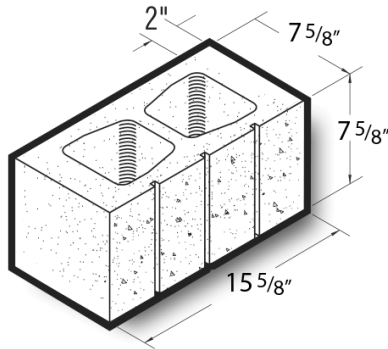

**8x8x16 Ground Face 3 Score Block**

**Product No: 805047000**

8x8x16 Ground Face 3 Score Block are architectural CMU that are ground on their faces to expose the aggregate and create a distinctive finish that adds a dynamic look to wall designs. [Contact](#) your Best Block representative for special requests and additional options.