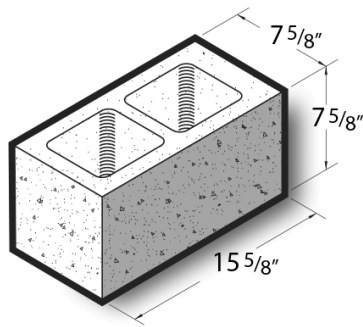

8x8x16 Ground Face Block

Product No: 805000000

8x8x16 Ground Face Block are architectural CMU that are ground on their faces to expose the aggregate and create a distinctive finish that adds a dynamic look to wall designs. [Contact](#) your Best Block representative for special requests and additional options.