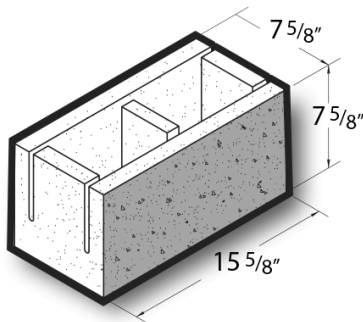

8x8x16 Ground Face Knockout Bond Beam

Product No: 805004000

8x8x16 Ground Face Knockout Bond Beam are architectural CMU that are ground on their faces to expose the aggregate and create a distinctive finish that adds a dynamic look to wall designs. [Contact](#) your Best Block representative for special requests and additional options.