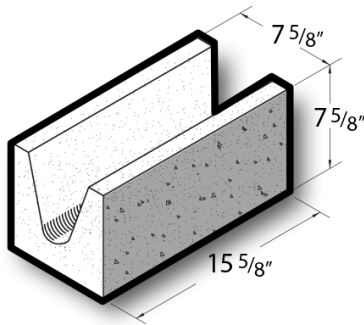

8x8x16 Ground Face Solid Bond Beam Block

Product No: 805003000QR

8x8x16 Ground Face Solid Bond Beam Block are architectural CMU that are ground on their faces to expose the aggregate and create a distinctive finish that adds a dynamic look to wall designs. [Contact](#) your Best Block representative for special requests and additional options.