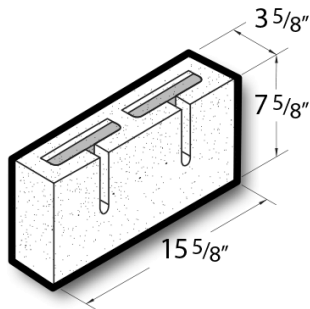

4x8x16 SoundBlox™ Type RSC/RF Block

Product No: 401060100

8x8x16 SoundBlox™ Type RSC/RF Block are also available in a variety of other shapes, sizes, and types for what your project requires. [Contact](#) your Best Block representative for special requests and additional options.

Unit(s)

Product No.	401060100
Weight/Block:	22
Block/Pallet:	144
Pallet Weight:	3228