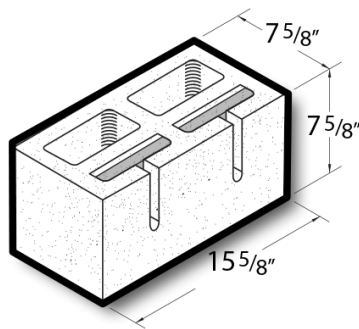

8x8x16 SoundBlox™ Type RSC/RF Block

Product No: 801060100

8x8x16 SoundBlox™ Type RSC/RF Block are also available in a variety of other shapes, sizes, and types for what your project requires. [Contact](#) your Best Block representative for special requests and additional options.