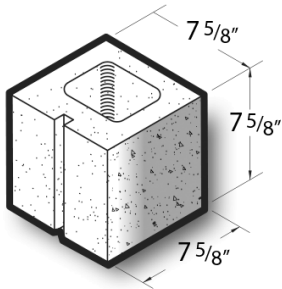

8x8x8 Ground Face Half 1 Face Block

Product No: 805001000

8x8x8 Ground Face Half 1 Face Block are architectural CMU that are ground on their faces to expose the aggregate and create a distinctive finish that adds a dynamic look to wall designs. **Contact** your Best Block representative for special requests and additional options.