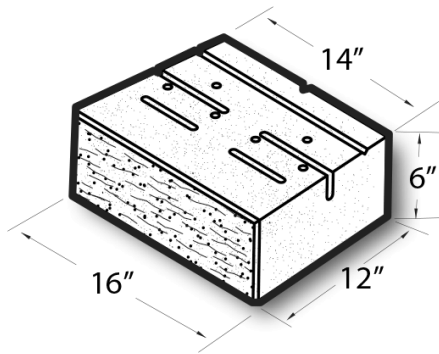

Versa-Loc™ Standard Unit

Product No: 123040000

Versa-Loc Standard Unit are designed to fulfill the needs of any landscape project, from both an aesthetic and a functional standpoint. Segmental retaining wall blocks are available in a wide variety of colors, sizes, and textures to create straight or curved lines, steps, and corners. [Contact](#) your Best Block representative for special requests and additional options.

Unit(s)

Product No.	123040000
Weight/Block:	78
Block/Pallet:	36
Pallet Weight:	2868