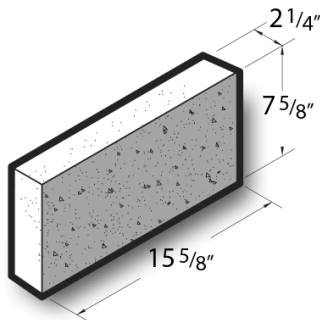

**2 1/4x8x16 Textured Face Cap Block**

**Product No: 365020000**

2 1/4x8x16 Textured Face Cap Block are architectural CMU that are ground on their faces to expose the aggregate and create a distinctive finish that adds a dynamic look to wall designs. [Contact](#) your Best Block representative for special requests and additional options.