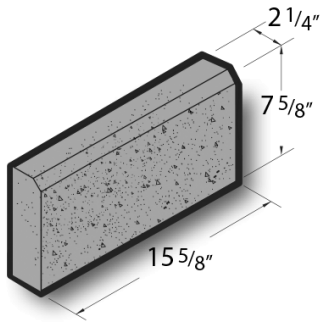

2 1/4x8x16 Textured Face Top & End Corner Chamfer Block

Product No: 365450000

2 1/4x8x16 Textured Face Top & End Corner Chamfer Block are architectural CMU that are ground on their faces to expose the aggregate and create a distinctive finish that adds a dynamic look to wall designs. [Contact](#) your Best Block representative for special requests and additional options.