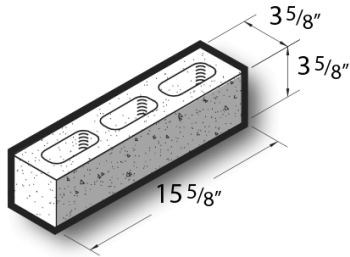

4x4x16 Textured Face Half High Block

Product No: 405008000

4x4x16 Textured Face Half High Block are architectural CMU that are ground on their faces to expose the aggregate and create a distinctive finish that adds a dynamic look to wall designs. [Contact](#) your Best Block representative for special requests and additional options.