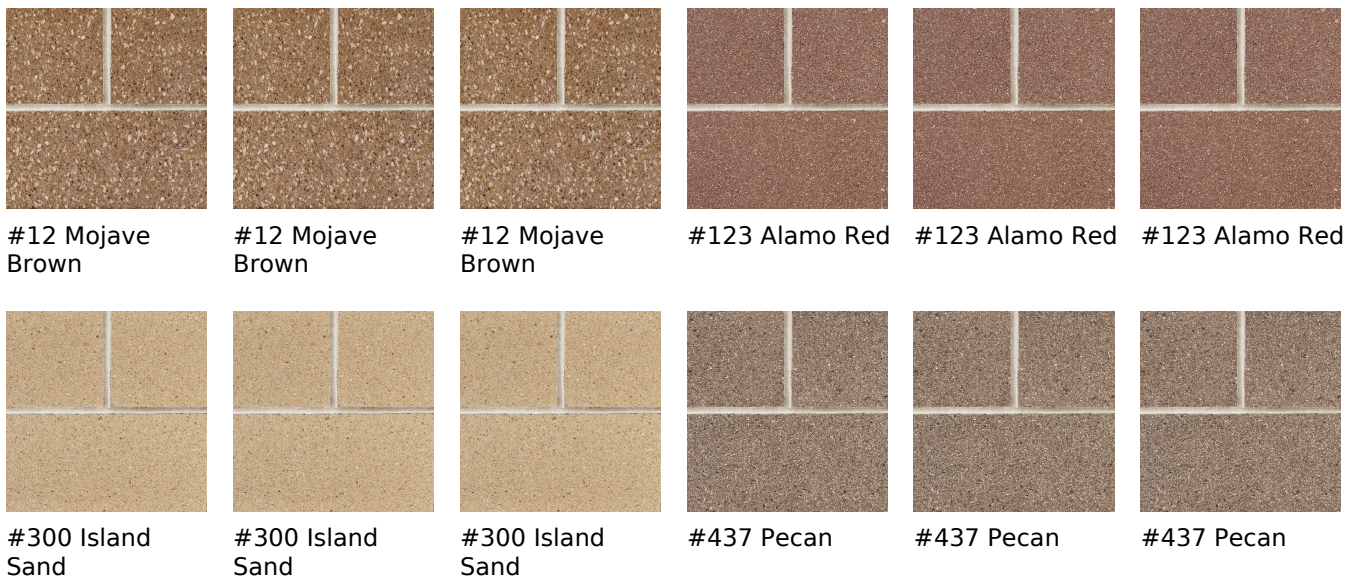

Unit(s)

Product No.	801800000
Weight/Block:	30
Block/Pallet:	120
Pallet Weight:	3660

Available Colors

#5 Terra Cotta

#5 Terra Cotta

#5 Terra Cotta

#6 Grey Granite

#6 Grey Granite