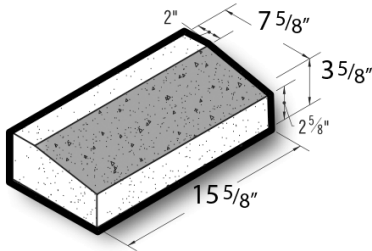

8x4x16 Textured Face Chamfer Sill Block

Product No: 801800000

8x4x16 Textured Face Chamfer Sill Block are architectural CMU that are ground on their faces to expose the aggregate and create a distinctive finish that adds a dynamic look to wall designs. [Contact](#) your Best Block representative for special requests and additional options.

Unit(s)

Product No.	801800000
Weight/Block:	30
Block/Pallet:	120
Pallet Weight:	3660

Available Colors

#5 Terra Cotta

#5 Terra Cotta

#5 Terra Cotta

#6 Grey Granite

#6 Grey Granite