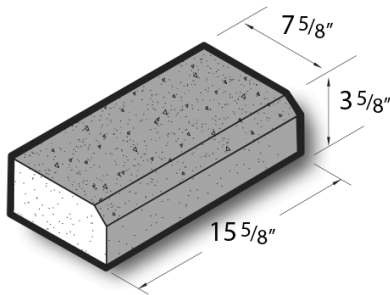

**8x4x16 Textured Face & Top Solid Chamfer Block**

**Product No: 805304000**

8x4x16 Textured Face & Top Solid Chamfer Block are architectural CMU that are ground on their faces to expose the aggregate and create a distinctive finish that adds a dynamic look to wall designs. [Contact](#) your Best Block representative for special requests and additional options.