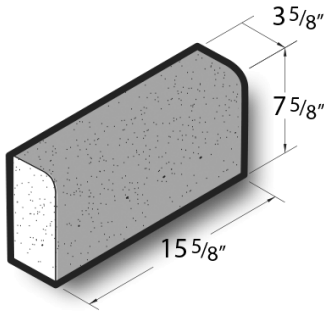

**4x8x16 Textured Face & Top Solid Single Bullnose Block**

**Product No: 405302000**

4x8x16 Textured Face & Top Solid Single Bullnose Block are architectural CMU that are ground on their faces to expose the aggregate and create a distinctive finish that adds a dynamic look to wall designs. [Contact](#) your Best Block representative for special requests and additional options.

**Unit(s)**

<b>Product No.</b>	405302000
<b>Weight/Block:</b>	33
<b>Block/Pallet:</b>	120
<b>Pallet Weight:</b>	4020

**Available Colors**

#5 Terra Cotta

#5 Terra Cotta

#5 Terra Cotta

#6 Grey Granite

#6 Grey Granite