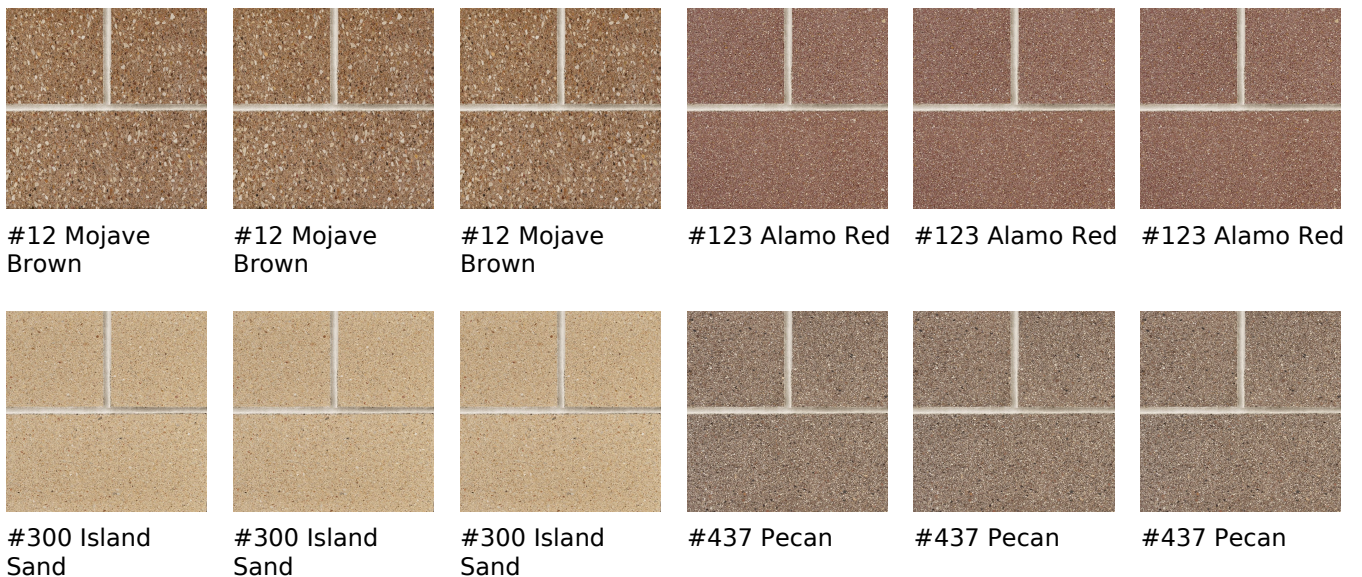

4x8x16 Textured Face Solid Chamfer Block

Product No: 405054000

4x8x16 Textured Face Solid Chamfer Block are architectural CMU that are ground on their faces to expose the aggregate and create a distinctive finish that adds a dynamic look to wall designs. [Contact](#) your Best Block representative for special requests and additional options.

Unit(s)

Product No.	405054000
Weight/Block:	32
Block/Pallet:	108
Pallet Weight:	3516

Available Colors

#5 Terra Cotta

#5 Terra Cotta

#5 Terra Cotta

#6 Grey Granite

#6 Grey Granite