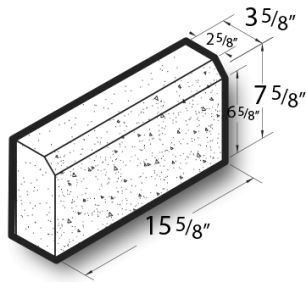

4x8x16 Textured Face Solid Chamfer Block

Product No: 405054000

4x8x16 Textured Face Solid Chamfer Block are architectural CMU that are ground on their faces to expose the aggregate and create a distinctive finish that adds a dynamic look to wall designs. [Contact](#) your Best Block representative for special requests and additional options.