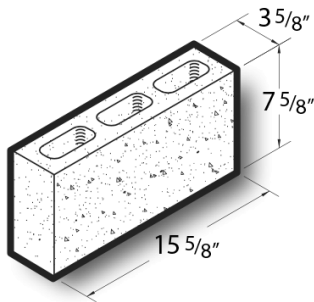

4x8x16 Textured Face, 1 Face Block

Product No: 405000000

4x8x16 Textured Face, 1 Face Block are architectural CMU that are ground on their faces to expose the aggregate and create a distinctive finish that adds a dynamic look to wall designs. [Contact](#) your Best Block representative for special requests and additional options.