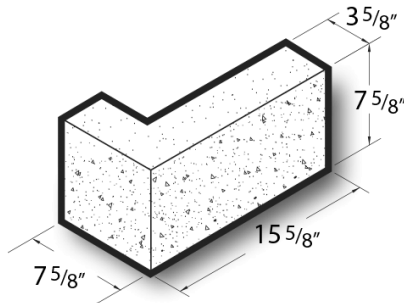

4x8x16 Textured Face, L Corner, 1 Face & 1 End Block

Product No: 405222000

4x8x16 Textured Face, L Corner, 1 Face & 1 End Block are architectural CMU that are ground on their faces to expose the aggregate and create a distinctive finish that adds a dynamic look to wall designs. **Contact** your Best Block representative for special requests and additional options.

Unit(s)

Product No.	405222000
Weight/Block:	40
Block/Pallet:	72
Pallet Weight:	2940

Available Colors

#5 Terra Cotta

#5 Terra Cotta

#5 Terra Cotta

#6 Grey Granite

#6 Grey Granite